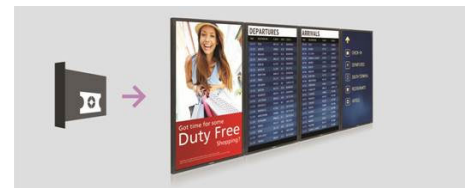

OPS Insert

Turn your display into an all-in-one digital signage solution and create a display network that is connected, intelligent and secure. Open Pluggable Specification (OPS) is an industry-standard slot into which you can add an OPS-standardised media player. This cable-free solution gives you the ability to install, use or maintain your hardware whenever you need to.