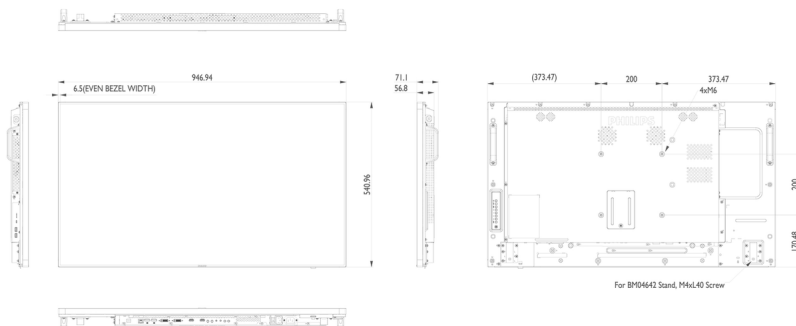

Power

- Standby power consumption: <0.4 W
- Mains power: 100 ~ 240 VAC, 50 ~ 60 Hz
- Consumption (Typical): 85 W
- Consumption (EPA 7.0): 83.32 W

Operating conditions

- Temperature range (operation): 0 ~ 40 °C
- Temperature range (storage): -20 ~ 60 °C
- Relative humidity: 20 ~ 80 %
- Altitude: 0 ~ 3000 m
- MTBF: 60,000 hour(s)

Sound

- Built-in speakers: 2 x 10 W RMS

Accessories

- Included accessories: Remote Control, Batteries for remote control, Quick start guide, RS232 cable, AC Power Cord
- Optional accessories: ColourCalibrationKit (CCK4602), Tabletop stand

Multimedia Applications

- USB Playback Audio: AAC, AIF, AIFF, M4A, MP3, WAV, WMA, ASF, LPCM, M3U, MP4
- USB Playback Picture: BMP, GIF, JPEG, JPG, PDF
- USB Playback Video: M2TS, M4V, MK3D, MKV, MP4, MPEG, MPG, MTS, TS, TTS, VOB, WMV

Miscellaneous

- On-Screen Display Languages: English, French, German, Spanish, Polish, Turkish, Russian, Italian, Simplified Chinese, Traditional Chinese, Arabic, Japanese, Danish, Dutch, Finnish, Norwegian, Portuguese, Swedish
- Regulatory approvals: EnergyStar 7.0, CE, FCC, Class B, UL/cUL, CCC, C-Tick, RoHS, GOST, BSMI, CB, J-Moss, PSE, VCCI
- Warranty: 3-year warranty

Internal Player

- CPU: Octacore Cortex A53 1.5 GHz
- GPU: PowerVR SGX6110
- Memory: 2 GB DDR3
- Storage: 16 GB EMMC

Issue date 2018-12-12

Version: 3.0.1

12 NC: 8670 001 41448
EAN: 87 12581 74215 7

© 2018 Koninklijke Philips N.V.
All Rights reserved.

Specifications are subject to change without notice.
Trademarks are the property of Koninklijke Philips N.V.
or their respective owners.

www.philips.com